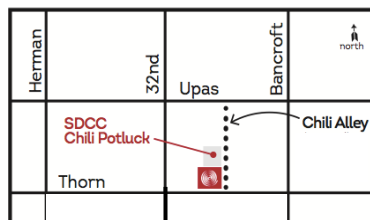

Can't make it?
You can still buy a bowl!

**Friday, Dec 2nd,
6 p.m. - 9 p.m**

Questions? Contact
Theresa 858-200-6975